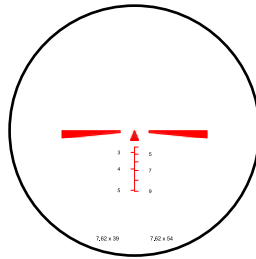

NIGHTEYE® OPTICS

NIGHTEYE NS130 1-3x24 F1 LONG EYE RELIEF TACTICAL SCOPE

Very special low power scope to be used for long eye relief requirements which can also be used as a reddot optic. Suitable for CQB applications of AK-47 as well as machine guns.

TECHNICAL SPECIFICATIONS

Magnification	: 1-3x
Objective lens diameter	: 24 mm
Tube diameter	: 30 mm
Reticle type	: Custom BDC, daylight illuminated
Reticle movement	: 0,1 mil (metric)
Elevation adjustment	: 29 mil
Windage adjustment	: 29 mil
Turret turn	: > 2,9 (10 mil/turn)
Parallax	: Fixed @ 100 m
Exit pupil diameter	: 17,6 – 8 mm
Eye relief	: 230 mm ±10 mm
Field of view	: 12,2 – 4,2 m @ 100 m
Angle of view	: 7 – 2,4 degrees
Diopter adjustment	: Yes
Waterproof	: Yes
Impact resistance	: Up to 1000 G (5 times)
Operating temperature	: -20°C / +60°C
Length (w/o sunshade)	: 23 cm
Weight	: < 600 gram
Battery type	: CR2477

FEATURES

- First focal plane scope (FFP/F1)
- Long eye relief
- 11 stage daylight visible reticle illumination
- BDC reticle for dual calibers (NATO or Russian)
- Wide band multicoated blackened edge lenses
- Exposed low profile, fast speed turrets – 10 mil/turn
- FZL – Fast Zoom Lever (Throw Lever)
- Diopter adjustment
- Single piece 6061 Alumium body
- Non-reflective matte black anodizing

ACCESSORIES

- Long sunshade
- NightEye scope rings with optional integrated mount
- Lens covers
- Optical cleaning kit
- Spare battery

* NightEye is a registered brand of CTM

CTM INTERNATIONAL TRADE LTD.
HOLZMEISTER CAD. 14/B ÇANKAYA 06550 ANKARA, TURKEY
Contact: harun@ctm.com.tr
Ph: +90(533)436 8800

www.ctm.com.tr